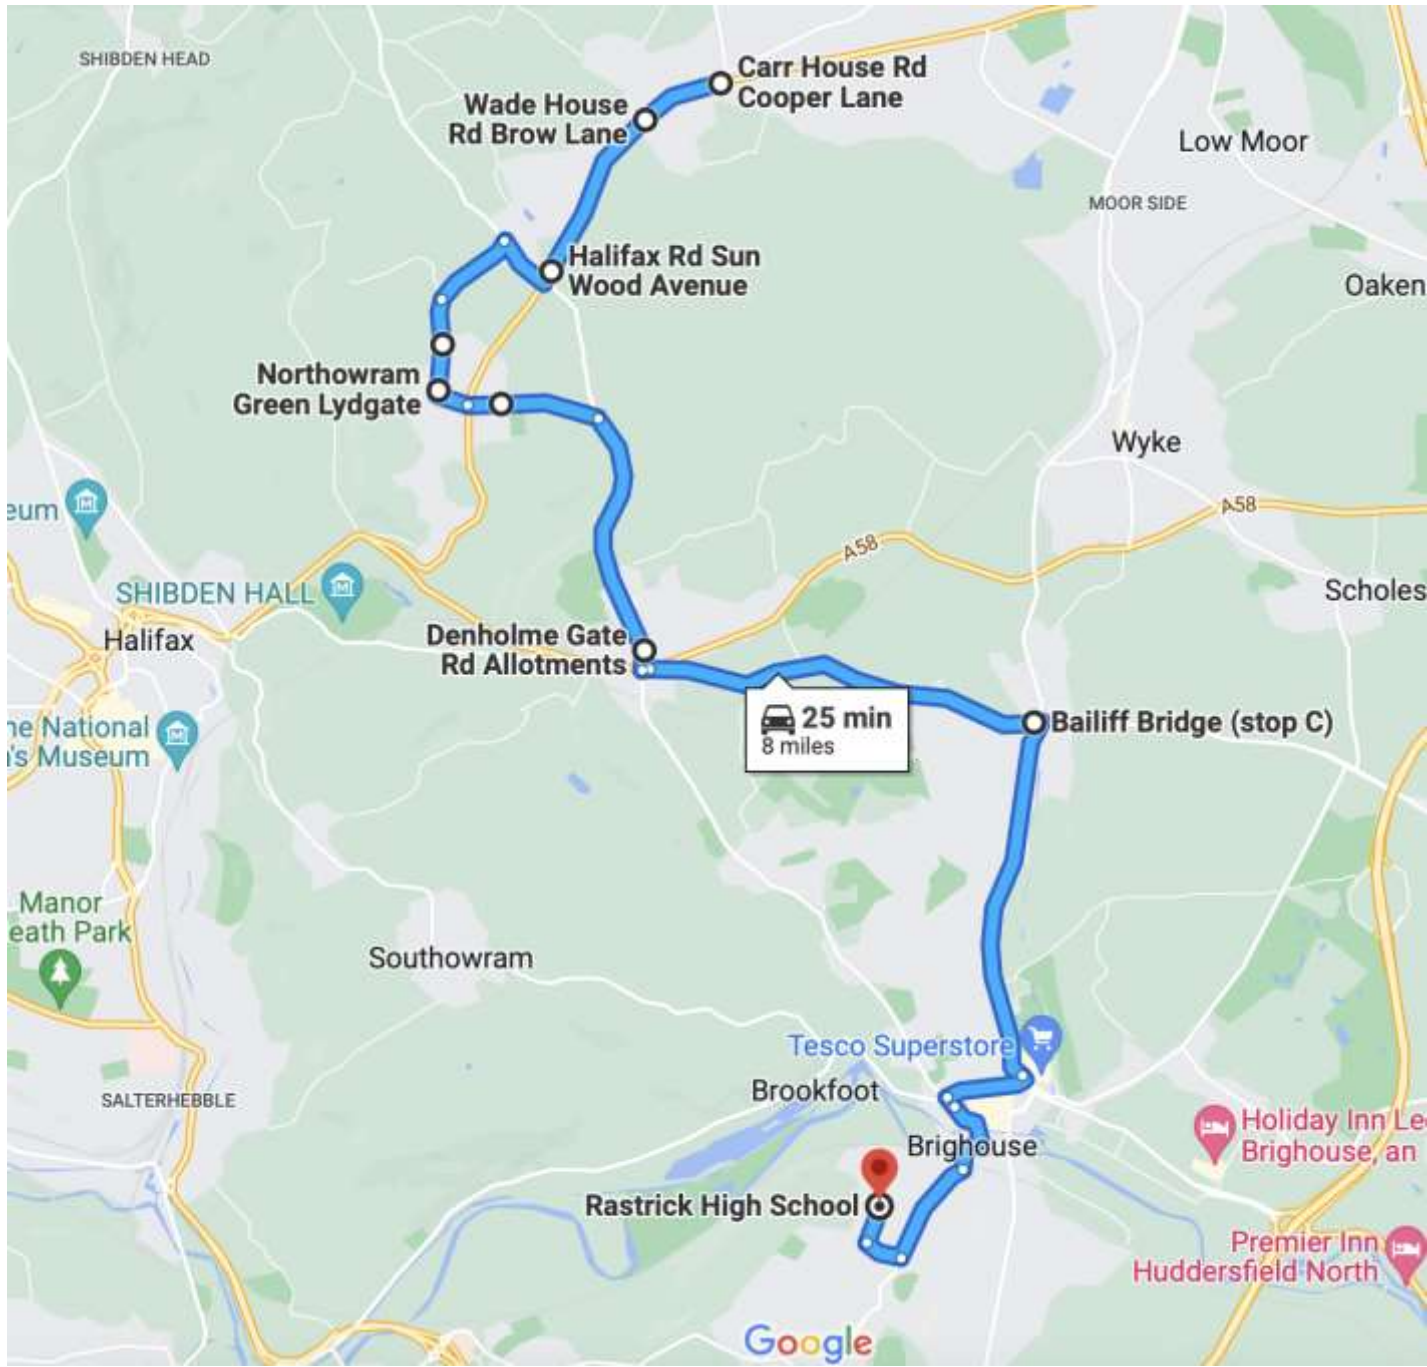

Northowram Route

[https://goo.gl/maps/W9DqDH6uXr
rQo9w46](https://goo.gl/maps/W9DqDH6uXr
rQo9w46)

STOP	LOCATION	Pick Up	Drop Off
1	Carr House Rd Cooper Lane Shelf, Halifax HX3 7RJ	07.43	16.20
2	Village Hall, Shelf, Halifax HX3 7NT	07.45	16.19
3	Halifax Rd Sun Wood Avenue, Shelf, Halifax HX3 7LS	07.47	16.17
4	Northowram Green Yew Trees Avenue, Northowram, Halifax HX3 7JD	07.49	16.15
5	Northowram Green Lydgate, Northowram, Halifax HX3 7JE	07.52	16.13
6	Denholme Gate Rd Allotments, Hipperholme, Halifax HX3 8HY	08.03	16:02
7	Wakefield Rd Stoney Lane, Halifax HX3 8TL	08.05	16:00
8	Bailiff Bridge (stop C), Bailiff Bridge, Brighouse HD6 4DW	08.10	15.55