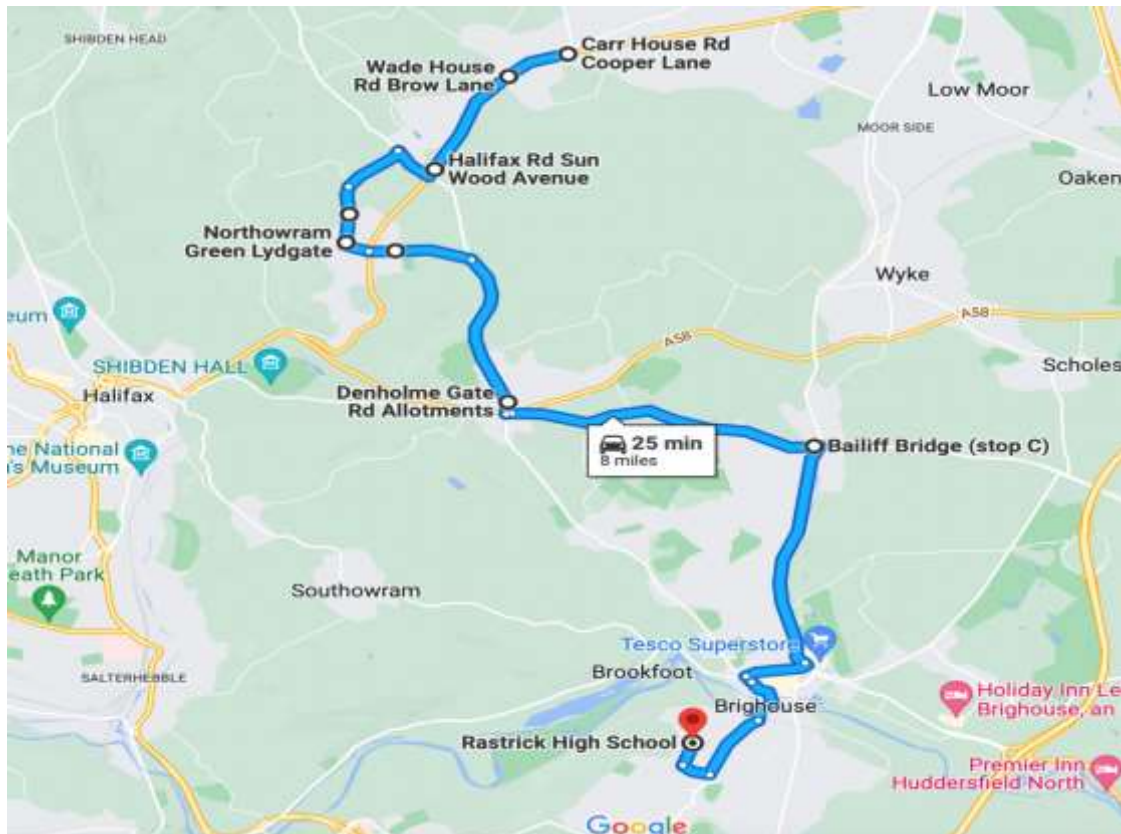

If you require further information, please email: minibus@rastrick.polarismat.org.uk

Birkby/Lindley Bespoke Service

Bus Stop	Location	Pick Up	Drop Off
1	Birkby Hall Rd BMI The Huddersfield Hospital Birkby	8.00	16.17
2	Birkby Rd opposite Norwood Park	8.03	16.15
3	East St Past Cavalry Arms Car Park by new houses	8.05	16.12
4	Behind Bus Stop on West Street	8.07	16.07
5	Moor Hill Road between Crosland Rd and Hill Top Rd	8.09	16.04
6	New Hey Rd Lay By at Moorlands Edge	8.12	16.01
7	New Hey Rd Merrie England Bus Stop	8.17	15.58
8	New Hey Rd bus shelter before Tesco Express	8.20	15.55
9	Da Sandros Birchencliffe	8.25	15.50

Northowram Bespoke Service

STOP	LOCATION	Pick Up	Drop Off
1	Carr House Rd Cooper Lane Shelf, Halifax HX3 7RJ	07.43	16.20
2	Village Hall, Shelf, Halifax HX3 7NT	07.45	16.19
3	Halifax Rd Sun Wood Avenue, Shelf, Halifax HX3 7LS	07.47	16.17
4	Northowram Green Yew Trees Avenue, Northowram, Halifax HX3 7JD	07.49	16.15
5	Northowram Green Lydgate, Northowram, Halifax HX3 7JE	07.52	16.13
6	Denholme Gate Rd Allotments, Hipperholme, Halifax HX3 8HY	08.03	16:02
7	Wakefield Rd Stoney Lane, Halifax HX3 8TL	08.05	16:00
8	Bailiff Bridge (stop C), Bailiff Bridge, Brighouse HD6 4DW	08.10	15.55

Salterhebble/Copley Bespoke Service

STOP	LOCATION	Pick Up	Drop Off
1	Huddersfield Rd Stafford Road, Halifax HX3 ONU	08.01	16.01
2	Skircoat Rd Heath Road, Halifax HX1 2RE	08.03	16.03
3	Skircoat Green Rd Stafford Avenue, Halifax HX3 ODD	08.05	16.05
4	Skircoat Green Rd Dryclough Lane, Halifax HX3 OLQ	08.07	16.07
5	Parking Space after shops	08.09	16.09
6	Skircoat Green, Halifax HX3 OSJ	08.11	16.11
7	Riorges Link Elland Lane, Elland HX5 9EU	08.17	15.48