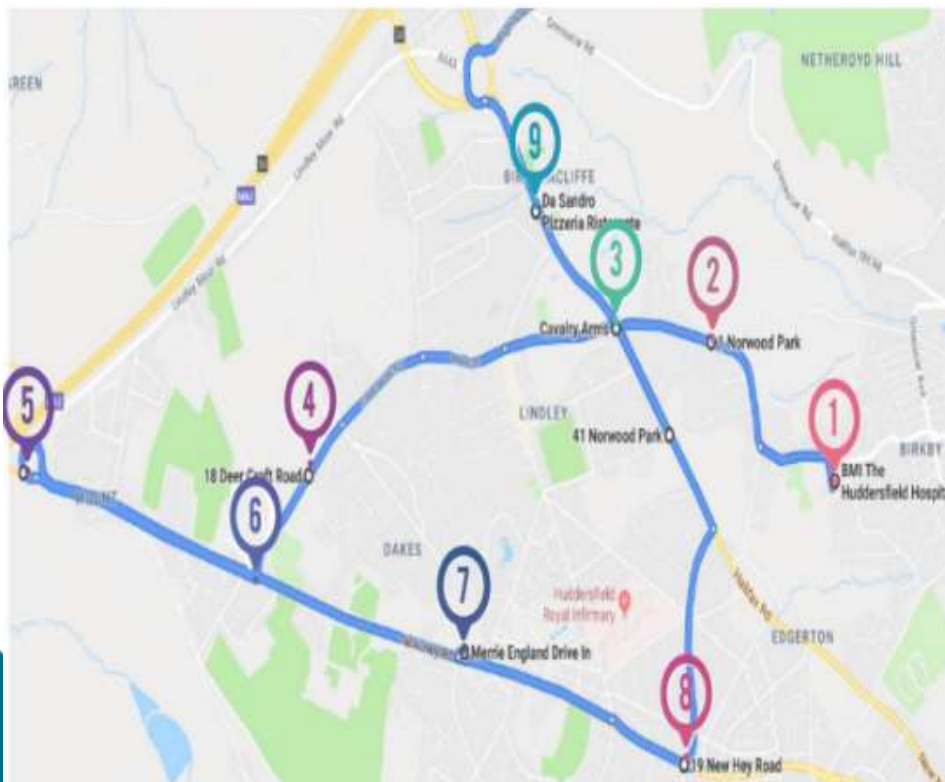

- **Lindley/Birkby/Salendine Nook**
- **Northowram/Hipperholme/Bailiffe Bridge**
- **Salterhebble/Copley**

The current cost of the service is payable for the whole year (even if your child does not use the service every day) for 190 school days this works out at £800 per year, payment options available through ParentMail.

If you require further information, please email: minibus@rastrick.polarismat.org.uk

Birkby/Lindley Bespoke Service

Bus Stop	Location	Pick Up	Drop Off
1	Birkby Hall Rd BMI The Huddersfield Hospital Birkby	8.00	16.17
2	Birkby Rd opposite Norwood Park	8.03	16.15
3	East St Past Cavalry Arms Car Park by new houses	8.05	16.12
4	Behind Bus Stop on West Street	8.07	16.07
5	Moor Hill Road between Crosland Rd and Hill Top Rd	8.09	16.04
6	New Hey Rd Lay By at Moorlands Edge	8.12	16.01
7	New Hey Rd Merrie England Bus Stop	8.17	15.58
8	New Hey Rd bus shelter before Tesco Express	8.20	15.55
9	Da Sandros Birchencliffe	8.25	15.50

Northowram Bespoke Service

STOP	LOCATION	Pick Up	Drop Off
1	Carr House Rd Cooper Lane Shelf, Halifax HX3 7RJ	07.43	16.20
2	Village Hall, Shelf, Halifax HX3 7NT	07.45	16.19
3	Halifax Rd Sun Wood Avenue, Shelf, Halifax HX3 7LS	07.47	16.17
4	Northowram Green Yew Trees Avenue, Northowram, Halifax HX3 7JD	07.49	16.15
5	Northowram Green Lydgate, Northowram, Halifax HX3 7JE	07.52	16.13
6	Denholme Gate Rd Allotments, Hipperholme, Halifax HX3 8HY	08.03	16:02
7	Wakefield Rd Stoney Lane, Halifax HX3 8TL	08.05	16:00
8	Bailiff Bridge (stop C), Bailiff Bridge, Brighouse HD6 4DW	08.10	15.55

Salterhebble/Copley Bespoke Service

STOP	LOCATION	Pick Up	Drop Off
1	Huddersfield Rd Stafford Road, Halifax HX3 ONU	08.01	16.01
2	Skircoat Rd Heath Road, Halifax HX1 2RE	08.03	16.03
3	Skircoat Green Rd Stafford Avenue, Halifax HX3 ODD	08.05	16.05
4	Skircoat Green Rd Dryclough Lane, Halifax HX3 OLQ	08.07	16.07
5	Parking Space after shops	08.09	16.09
6	Skircoat Green, Halifax HX3 OSJ	08.11	16.11
7	Riorges Link Elland Lane, Elland HX5 9EU	08.17	15.48