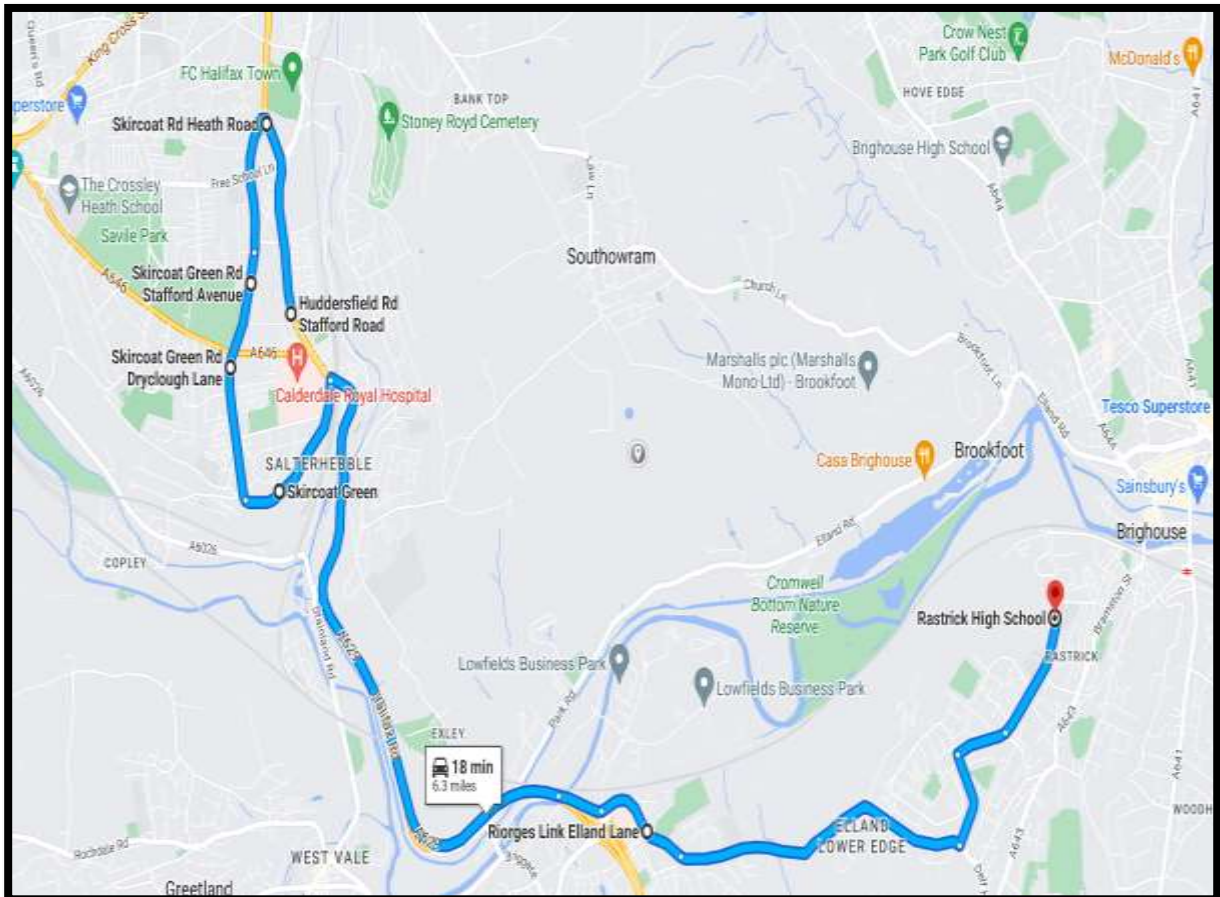

If you require further information, please email: minibus@rastrick.polarismat.org.uk

Birkby/Lindley Bespoke Service

Bus Stop	Location	Pick Up	Drop Off
1	Birkby Hall Rd BMI The Huddersfield Hospital Birkby	8.00	16.17
2	Birkby Rd opposite Norwood Park	8.03	16.15
3	East St Past Cavalry Arms Car Park by new houses	8.05	16.12
4	Behind Bus Stop on West Street	8.07	16.07
5	Moor Hill Road between Crosland Rd and Hill Top Rd	8.09	16.04
6	New Hey Rd Lay By at Moorlands Edge	8.12	16.01
7	New Hey Rd Merrie England Bus Stop	8.17	15.58
8	New Hey Rd bus shelter before Tesco Express	8.20	15.55
9	Da Sandros Birchencliffe	8.25	15.50

Northowram Bespoke Service

STOP	LOCATION	Pick Up	Drop Off
1	Carr House Rd Cooper Lane Shelf, Halifax HX3 7RJ	07.43	16.20
2	Village Hall, Shelf, Halifax HX3 7NT	07.45	16.19
3	Halifax Rd Sun Wood Avenue, Shelf, Halifax HX3 7LS	07.47	16.17
4	Northowram Green Yew Trees Avenue, Northowram, Halifax HX3 7JD	07.49	16.15
5	Northowram Green Lydgate, Northowram, Halifax HX3 7JE	07.52	16.13
6	Denholme Gate Rd Allotments, Hipperholme, Halifax HX3 8HY	08.03	16:02
7	Wakefield Rd Stoney Lane, Halifax HX3 8TL	08.05	16:00
8	Bailiff Bridge (stop C), Bailiff Bridge, Brighouse HD6 4DW	08.10	15.55

Salterhebble/Copley Bespoke Service

STOP	LOCATION	Pick Up	Drop Off
1	Huddersfield Rd Stafford Road, Halifax HX3 ONU	08.01	16.01
2	Skircoat Rd Heath Road, Halifax HX1 2RE	08.03	16.03
3	Skircoat Green Rd Stafford Avenue, Halifax HX3 ODD	08.05	16.05
4	Skircoat Green Rd Dryclough Lane, Halifax HX3 OLQ	08.07	16.07
5	Parking Space after shops	08.09	16.09
6	Skircoat Green, Halifax HX3 OSJ	08.11	16.11
7	Riorges Link Elland Lane, Elland HX5 9EU	08.17	15.48