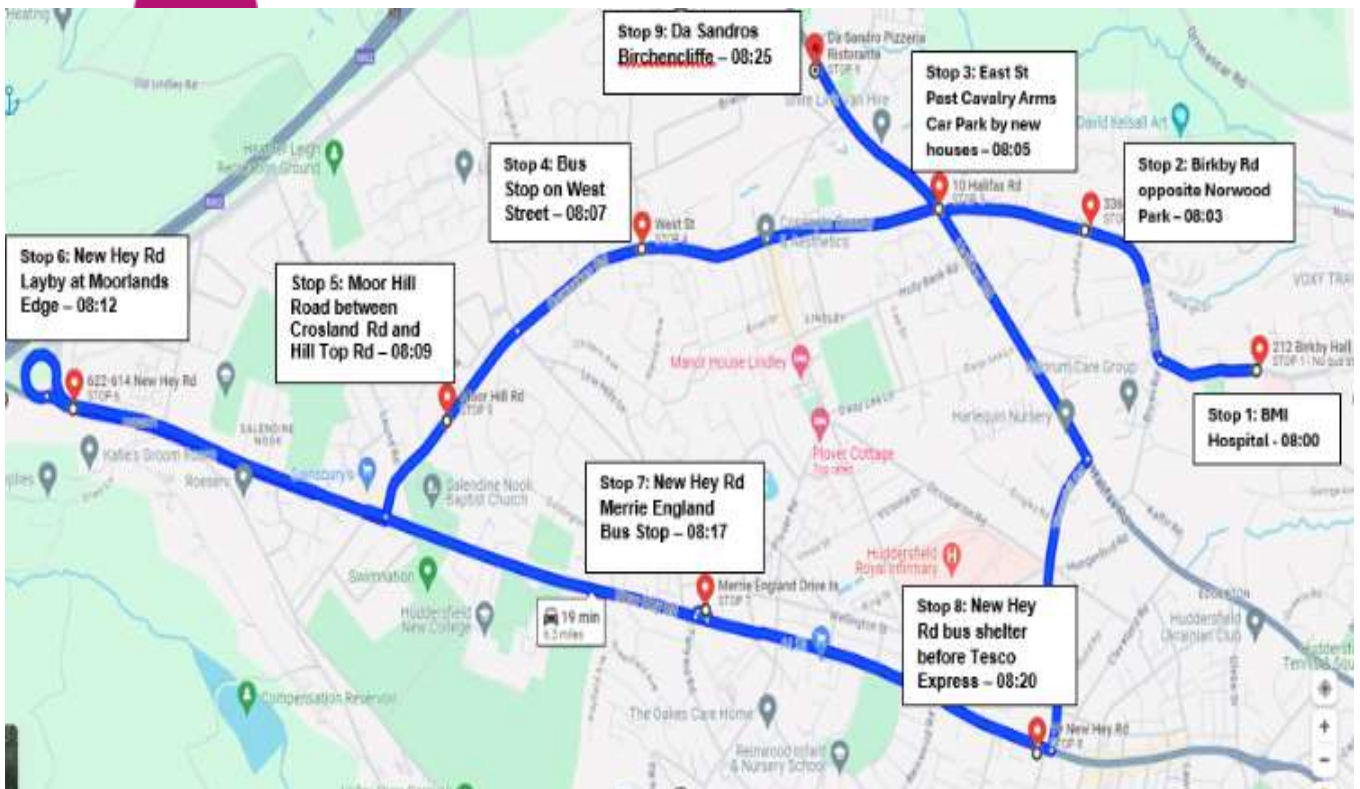

Birkby/Lindley Bespoke Service

Stop 1:	Birkby Hall Rd BMI The Huddersfield Hospital Birkby	08:00
Stop 2:	Birkby Rd opposite Norwood Park	08:03
Stop 3:	East St Past Cavalry Arms Car Park by new new houses	08:05
Stop 4:	Bus Stop on West Street	08:07
Stop 5:	Moor Hill Road between Crosland Rd and Hill Top Rd	08:09
Stop 6:	New Hey Rd Lay By at Moorlands Edge	08:12
Stop 7:	New Hey Rd Merrie England Bus Stop	08:17
Stop 8:	New Hey Rd bus shelter before Tesco Express	08:20
Stop 9:	Da Sandros Birchencliffe	08:25